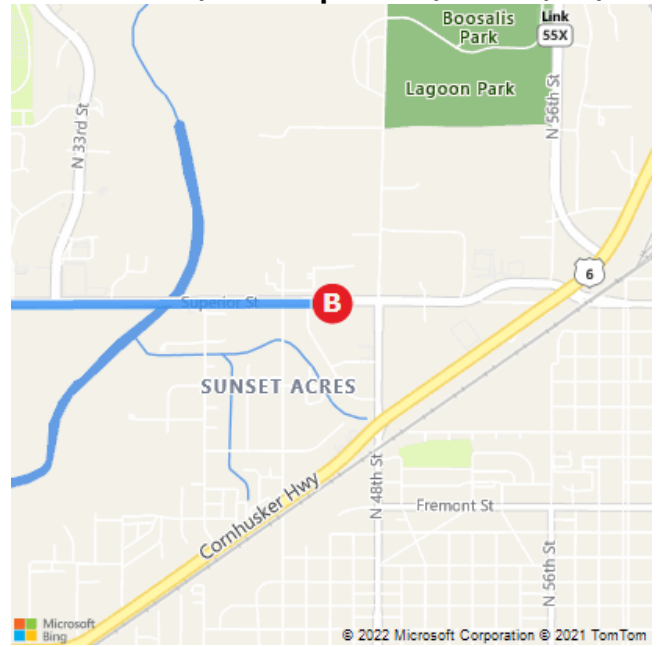

- A** Courtyard by Marriott Lincoln Downtown/Haymarket, 808 R Street, Lincoln, NE 68508
- B** Li-Cor Inc, 4647 Superior St, Lincoln, NE, United States

12 min , 5.0 miles
Light traffic
Via Salt Creek Rd, N 27th St
· Local roads

A Courtyard by Marriott Lincoln Downtown...

B Li-Cor Inc, 4647 Superior St, Lincoln, NE, ...

These directions are subject to the Microsoft® Service Agreement and are for informational purposes only. No guarantee is made regarding their completeness or accuracy. Construction projects, traffic, or other events may cause actual conditions to differ from these results. Map and traffic data © 2022 TomTom.