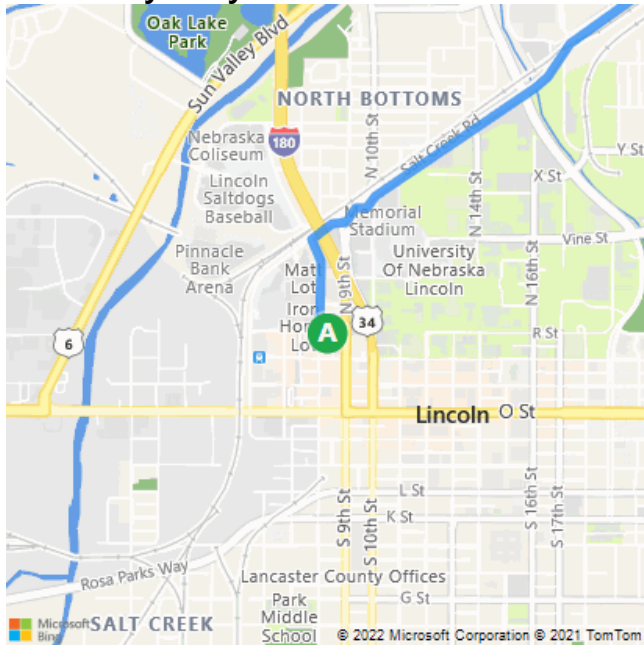

- A** Courtyard by Marriott Lincoln Downtown/Haymarket, 808 R Street, Lincoln, NE 68508
- B** Li-Cor Inc, 4647 Superior St, Lincoln, NE, United States

12 min , 5.0 miles
Light traffic
Via Salt Creek Rd, N 27th St
· Local roads

A Courtyard by Marriott Lincoln Downtown...

B Li-Cor Inc, 4647 Superior St, Lincoln, NE, ...

These directions are subject to the Microsoft® Service Agreement and are for informational purposes only. No guarantee is made regarding their completeness or accuracy. Construction projects, traffic, or other events may cause actual conditions to differ from these results. Map and traffic data © 2022 TomTom.