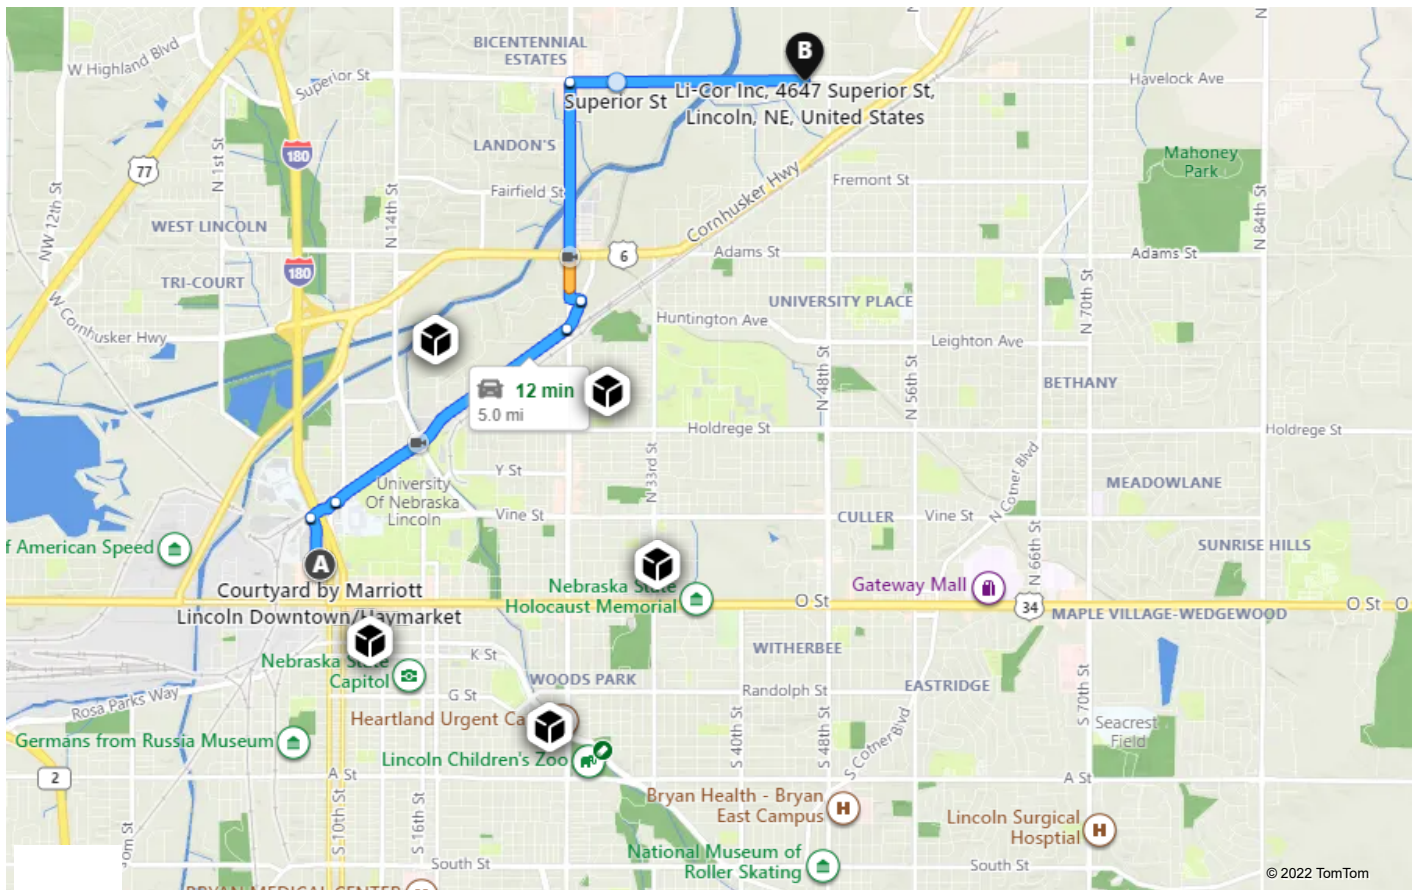

- A** Courtyard by Marriott Lincoln Downtown/Haymarket, 808 R Street, Lincoln, NE 68508
- B** Li-Cor Inc, 4647 Superior St, Lincoln, NE, United States

12 min , 5.0 miles
Light traffic
Via Salt Creek Rd, N 27th St
· Local roads

A Courtyard by Marriott Lincoln Downtown...

B Li-Cor Inc, 4647 Superior St, Lincoln, NE, ...

These directions are subject to the Microsoft® Service Agreement and are for informational purposes only. No guarantee is made regarding their completeness or accuracy. Construction projects, traffic, or other events may cause actual conditions to differ from these results. Map and traffic data © 2022 TomTom.